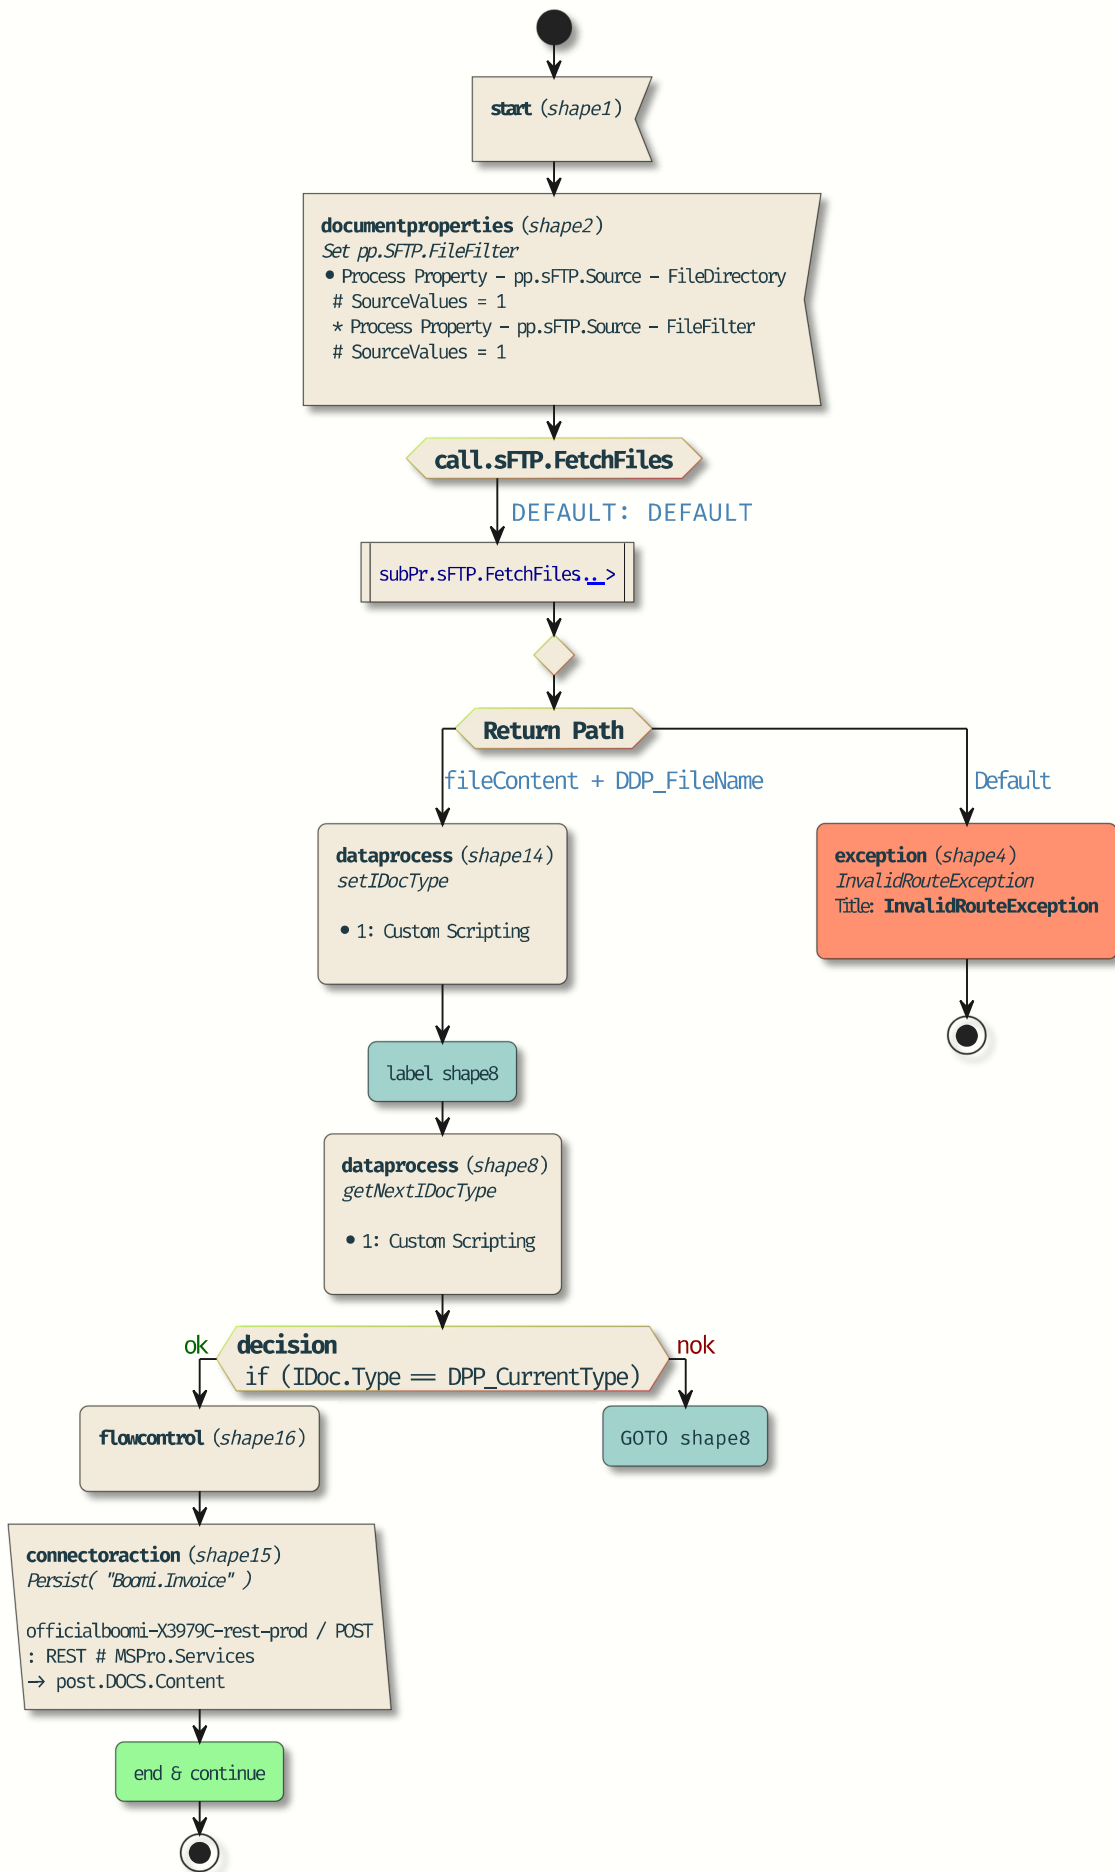

TEST2 with samples from sFTP

Printed on 2024-10-24T11:44:28Z - Template v2

Property	Value
Type	process
ComponentId	ca27faab-159d-4c7d-ad24-0d58868637da v26 
FolderFullPath	/98 - Sandbox/Cust/IDoc Performance
Last Edit	Markus.Schmidt@Boomi.com on 2024-10-18T12:43:09Z
Deleted	no

TEST2 with samples from sFTP

Folders

- /#ServiceReferences
- /#ServiceReferences/MSPro/Services
- /#ServiceReferences/MSPro/Services/DOCS - Documents
- /70 - Shared/subPr.sFTP.FetchFiles
- /98 - Sandbox/Cust/IDoc Performance

► Children (dependent)

Dependent Components Tree

Children=7

- **pp.sFTP.Source v7**   [processproperty]

/70 - Shared/subPr.sFTP.FetchFiles
- **psg.SetIDocType v8**   [script.processing]

/98 - Sandbox/Cust/IDoc Performance
- **SFTP # Generic v8**   [connector-settings#sftp]